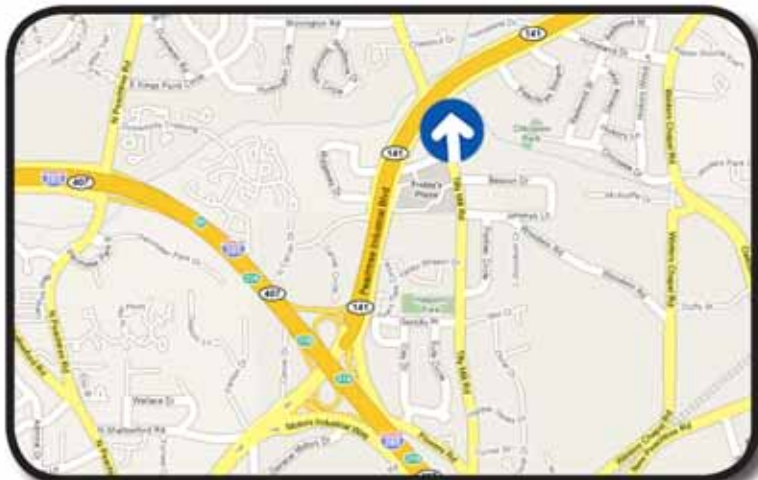

## TILLY MILL ROAD - WESTBOUND

SOUTHSIDE OF TILLY MILL ROAD AT PEACHTREE INDUSTRIAL BLVD

This dynamic bulletin display provides exclusive coverage for traffic heading West on Tilly Mill Road towards Peachtree Industrial Boulevard and the City of Dunwoody. Commuters, shoppers and business travelers pass this bulletin display on a daily basis. This sign reads to motorists traveling West on Tilly Mill Road.

LAT: 33°55'18.14"N LONG: 84°16'52.20"W

BULLETIN NUMBER: