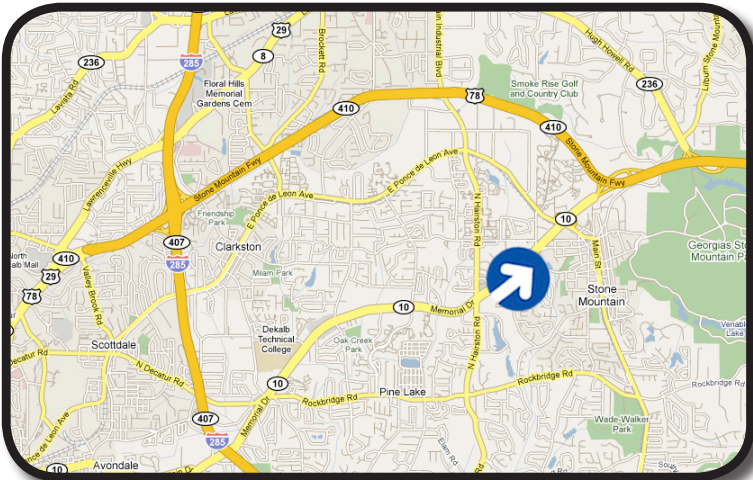

MEMORIAL DRIVE - EASTBOUND

SOUTHSIDE OF MEMORIAL DRIVE AT WEST MOUNTAIN STREET

This dynamic bulletin display provides exceptional advertising coverage heading East on Memorial Drive from I-285 to Stone Mountain. All tourists, conventioners, business travelers and commuters en route towards Stone Mountain must pass this spectacular bulletin display on a daily basis. Memorial Drive is one of the most heavily traveled roads in the Stone Mountain area, linking this display to motorists traveling between Atlanta, Decatur, Stone Mountain and Loganville, Georgia. This sign reads to motorists traveling East on Memorial Drive.

LAT: 33°48'25.27"N LONG: 84°11'07.70"W

BULLETIN NUMBER:

7037W

- ➔ DEC: 18,609
- ➔ DISPLAY SIZE: 12' x 48'
- ➔ ILLUMINATION: 24/7
- ➔ RATE PER MO: CALL

FOR MORE INFORMATION CONTACT:

Action Outdoor Advertising