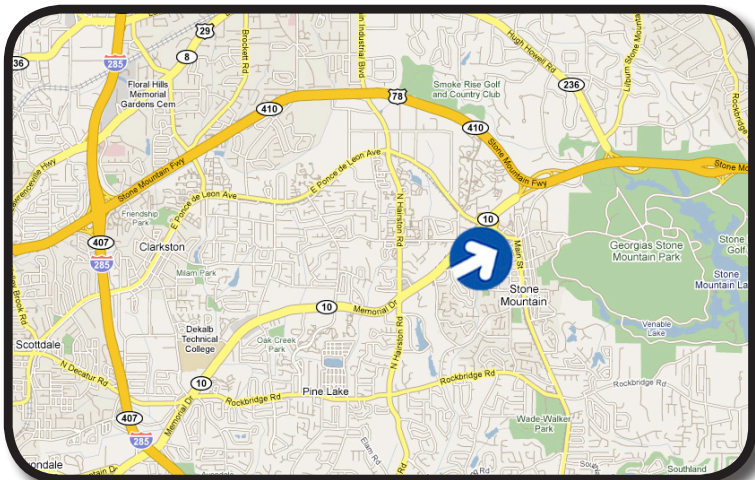

## MEMORIAL DRIVE - EASTBOUND

SOUTHSIDE OF MEMORIAL DRIVE AT MOUNTAIN VIEW DRIVE

This dynamic bulletin display provides exceptional advertising coverage heading East on Memorial Drive from I-285 to Stone Mountain. All tourists, conventioners, business travelers and commuters en route towards Stone Mountain must pass this spectacular bulletin display on a daily basis. Memorial Drive is one of the most heavily traveled roads in the Stone Mountain area, linking this display to motorists traveling between Atlanta, Decatur, Stone Mountain and Loganville, Georgia. This sign reads to motorists traveling East on Memorial Drive.

LAT: 33°48'22.05"N LONG: 84°11'11.82"W

BULLETIN NUMBER: