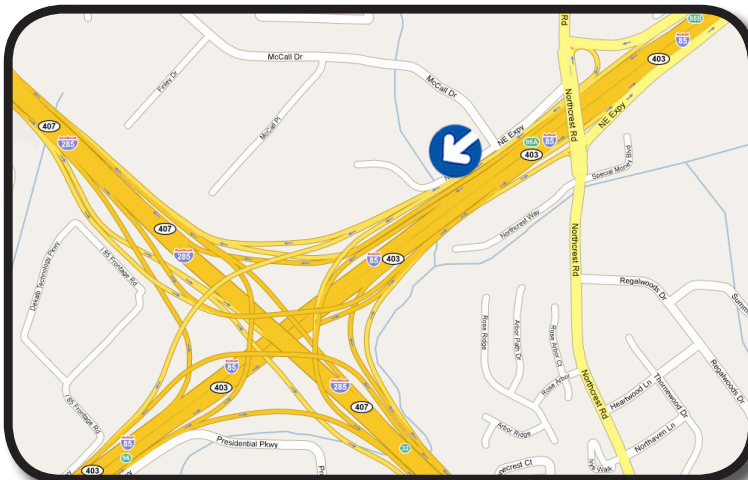

I-85 SOUTHBOUND OUTSIDE I-285

WESTSIDE OF I-85, 4/10 MILE NORTH OF I-285

This dynamic bulletin display provides exceptional advertising coverage heading South on I-85 from Gwinnett County towards I-285 and downtown Atlanta. All tourists, daily commuters and business travelers en route by Interstate towards downtown Atlanta and I-285 must pass the spectacular display. I-85 is one of the most heavily traveled Interstates in the Southeast, linking this display to motorists traveling between Georgia, Florida, South Carolina, Alabama and Tennessee. This sign reads to motorists traveling South on I-85 towards I-285 and downtown Atlanta.

LAT: 33°53'45.83"N LONG: 84°15'14.14"W

BULLETIN NUMBER:

7039N

- ➔ DEC: 167,677
- ➔ DISPLAY SIZE: 12' x 48'
- ➔ ILLUMINATION: 24/7
- ➔ RATE PER MO: CALL

FOR MORE INFORMATION CONTACT:

Action Outdoor Advertising