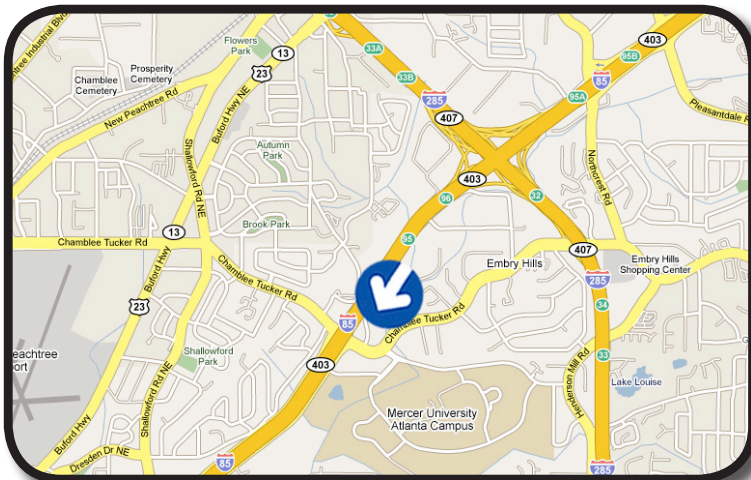

I-85 SOUTHBOUND INSIDE I-285

EASTSIDE OF I-85, 4/10 MILE SOUTH OF I-285

This dynamic bulletin display provides exceptional advertising coverage heading South on I-85 from Gwinnett County and I-285 towards downtown Atlanta. All tourists, daily commuters and business travelers en route by Interstate towards downtown Atlanta must pass the spectacular display. I-85 is one of the most heavily traveled Interstates in the Southeast, linking this display to motorist traveling between Georgia, Florida, South Carolina, Alabama and Tennessee. This sign reads to motorist traveling South on I-85 towards downtown Atlanta.

LAT: 33°52'53.83"N LONG: 84°16'11.64"W

BULLETIN NUMBER:

7040N

- ➔ DEC: 150,710
- ➔ DISPLAY SIZE: 12' x 48'
- ➔ ILLUMINATION: 24/7
- ➔ RATE PER MO: CALL

FOR MORE INFORMATION CONTACT:

Action Outdoor Advertising