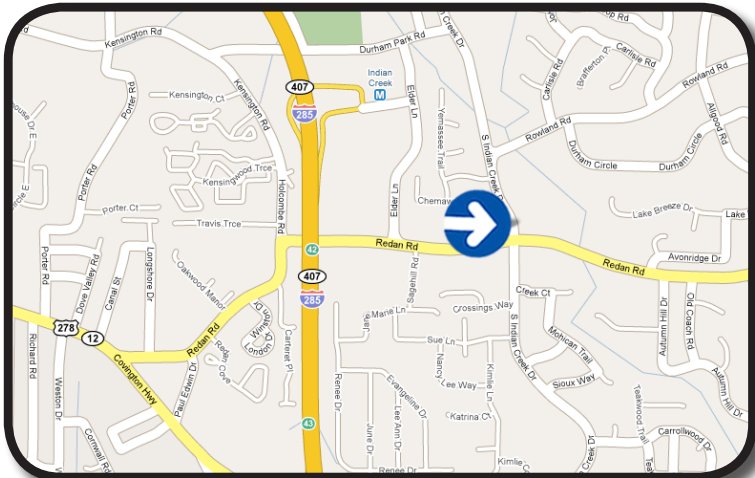

REDAN ROAD AT INDIAN CREEK - EASTBOUND

NORTHSIDE OF REDAN ROAD AT SOUTH INDIAN CREEK

This dynamic bulletin display provides exclusive advertising coverage for traffic heading East on Redan Road towards Redan Village Shopping Center and the Stone Mountain area. Commuters, shoppers and business travelers pass this spectacular bulletin display on a daily basis. This sign reads to motorists traveling Eastbound on Redan Road.

LAT: 33°45'50.18"N LONG: 84°13'26.52"W

BULLETIN NUMBER:

7041W

- ➔ DEC: 6,797
- ➔ DISPLAY SIZE: 10' x 31'6"
- ➔ ILLUMINATION: 24/7
- ➔ RATE PER MO: CALL

FOR MORE INFORMATION CONTACT:

Action Outdoor Advertising