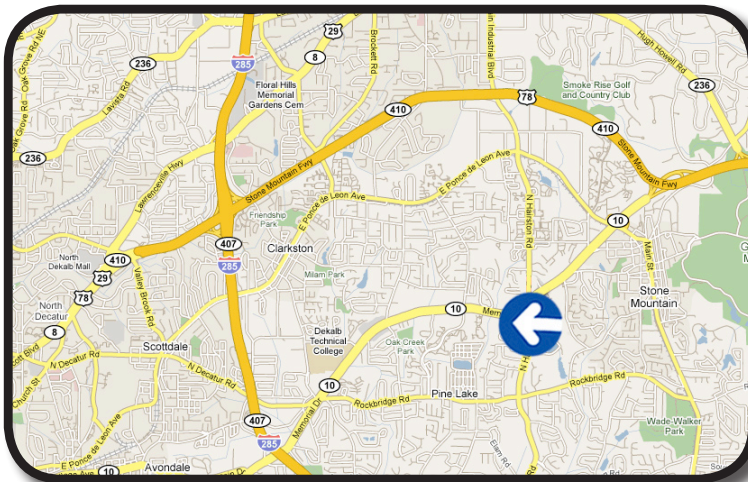

ADVERTISE HERE
ActionOutdoor.com
678-624-9275

MEMORIAL DRIVE - WESTBOUND

SOUTHSIDE OF MEMORIAL DRIVE 50 FEET WEST OF HAIRSTON

This dynamic bulletin display provides exceptional advertising coverage heading West on Memorial Drive from Stone Mountain to I-285. All tourists, conventioners, business travelers and commuters en route from Stone Mountain must pass this spectacular bulletin display on a daily basis. Memorial Drive is one of the most heavily traveled roads in the Stone Mountain area, linking this display to motorists traveling between Atlanta, Decatur, Stone Mountain and Loganville, Georgia. This sign reads to motorists traveling West on Memorial Drive.

LAT: 33°55'15.23"N LONG: 84°17'50.31"W

BULLETIN NUMBER:

7047E

-  DEC: 24,909
-  DISPLAY SIZE: 12' x 48'
-  ILLUMINATION: 24/7
-  RATE PER MO: CALL

FOR MORE INFORMATION CONTACT:

Action Outdoor Advertising

(678) 624-9275 OFFICE
INFO@ACTIONOUTDOOR.COM