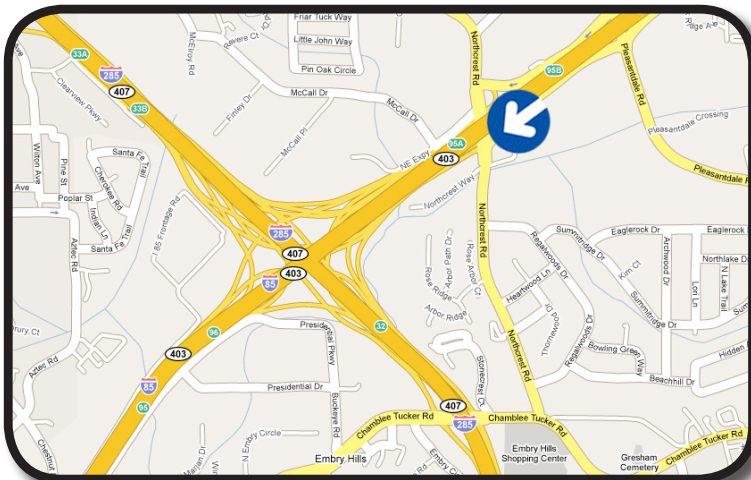

## I-85 SOUTHBOUND OUTSIDE I-285

EASTSIDE OF I-85, 6/10 MILE NORTH OF I-285

This dynamic bulletin display provides exceptional advertising coverage heading South on I-85 from Gwinnett County towards I-285 and downtown Atlanta. All tourists, daily commuters and business travelers en route by Interstate towards downtown Atlanta and I-285 must pass the spectacular display. I-85 is one of the most heavily traveled Interstates in the Southeast, linking this display to motorists traveling between Georgia, Florida, South Carolina, Alabama and Tennessee. This sign reads to motorists traveling South on I-85 towards I-285 and downtown Atlanta.

LAT: 33°53'48.80"N LONG: 84°14'58.52"W

BULLETIN NUMBER: