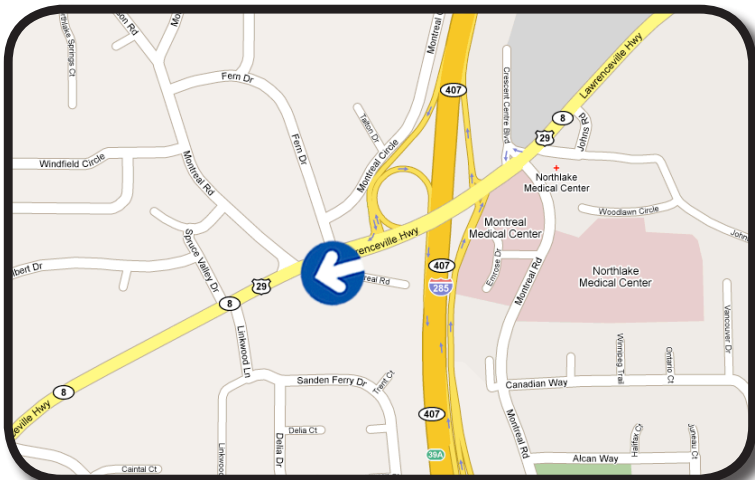

LAWRENCEVILLE HIGHWAY - WESTBOUND

SOUTHSIDE OF LAWRENCEVILLE HIGHWAY 500 FEET WEST OF I-285

This dynamic bulletin display provides exceptional coverage for traffic heading West on Lawrenceville Highway towards the Cities of Decatur and downtown Atlanta. Tourists, commuters, shoppers and business travelers pass this spectacular bulletin display on a daily basis. This sign reads to motorists traveling Westbound on Lawrenceville Highway.

LAT: 33°49'33.41"N LONG: 84°15'19.51"W

BULLETIN NUMBER:

7055E

- ➔ DEC: 26,910
- ➔ DISPLAY SIZE: 10'6" x 36'
- ➔ ILLUMINATION: 24/7
- ➔ RATE PER MO: CALL

FOR MORE INFORMATION CONTACT:

Action Outdoor Advertising