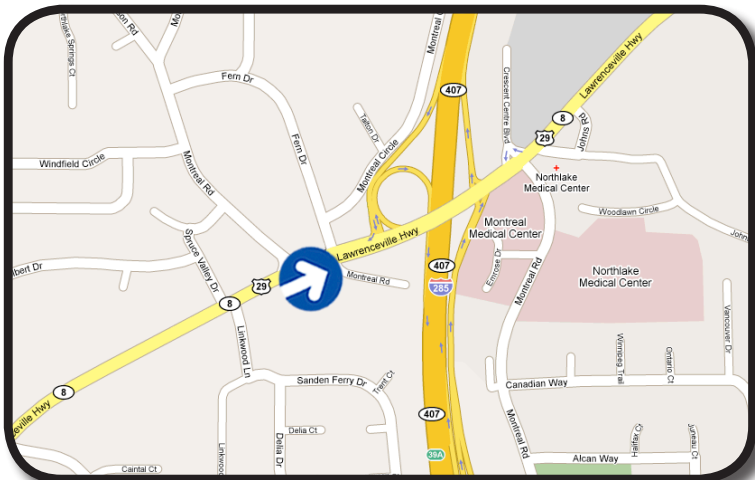

ADVERTISE HERE
ActionOutdoor.com
678-624-9275

LAWRENCEVILLE HIGHWAY - EASTBOUND

SOUTHSIDE OF LAWRENCEVILLE HIGHWAY 500 FEET WEST OF I-285

This dynamic bulletin display provides exceptional coverage for traffic heading East on Lawrenceville Highway and South on Montreal Road towards the City of Tucker, Stone Mountain area and Gwinnett County. Tourists, commuters, shoppers and business travelers pass this spectacular bulletin display on a daily basis. This sign reads to motorists traveling Eastbound on Lawrenceville Highway and Southbound on Montreal Road.

LAT: 33°49'33.41"N LONG: 84°15'19.51"W

BULLETIN NUMBER:

7055W

-  DEC: 26,910
-  DISPLAY SIZE: 10'6" x 36'
-  ILLUMINATION: 24/7
-  RATE PER MO: CALL

FOR MORE INFORMATION CONTACT:

Action Outdoor Advertising