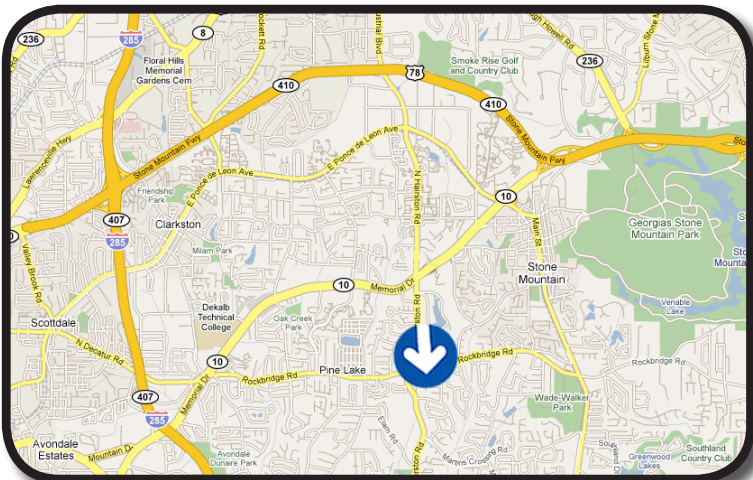

## REDAN ROAD AT NORTH HAIRSTON ROAD - SOUTHBOUND

EASTSIDE OF NORTH HAIRSTON ROAD AT REDAN ROAD

This dynamic bulletin display provides exclusive advertising coverage for traffic heading South on North Hairston Road and East on Redan Road towards the Stone Mountain area. Commuters, shoppers and business travelers pass through this major intersection and pass this spectacular bulletin display on a daily basis. This sign reads to motorists traveling Southbound on North Hairston Road and Eastbound on Redan Road.

LAT: 33°45'41.13"N LONG: 84°11'46.66"W

BULLETIN NUMBER:

**7058N**

- ➔ DEC: ..... 14,600
- ➔ DISPLAY SIZE: ..... 10'6" x 36'
- ➔ ILLUMINATION: ..... 24/7
- ➔ RATE PER MO: ..... CALL

FOR MORE INFORMATION CONTACT: