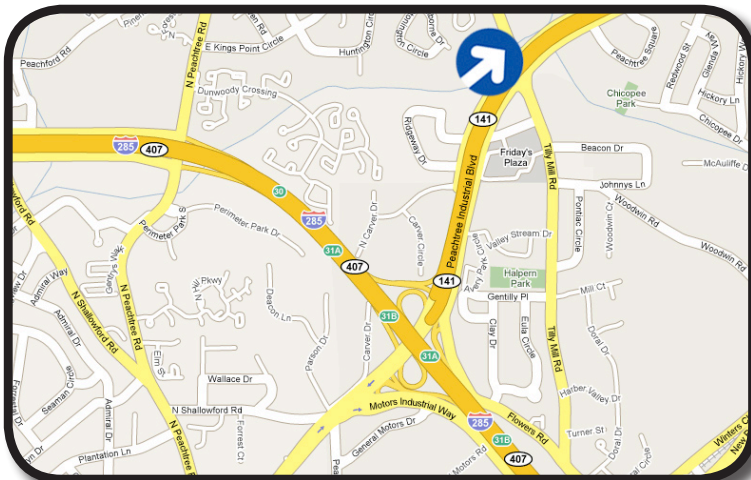

Digital

PEACHTREE INDUSTRIAL BLVD. - NORTHBOUND

WESTSIDE OF PEACHTREE INDUSTRIAL BLVD, 200 FEET SOUTH OF TILLY MILL ROAD

This dynamic bulletin display provides exceptional coverage traveling North on Peachtree Industrial Boulevard from I-285 towards Gwinnett County, Georgia. All tourists, conventioners, business travelers and daily commuters en route North from I-285 must pass this spectacular bulletin display. Peachtree Industrial Boulevard is one of the most heavily traveled roads in the Atlanta market linking this display to the cities of Dunwoody, Doraville, Duluth and Norcross and the Gwinnett and North Dekalb County suburbs of Atlanta. This sign reads to motorists traveling North on Peachtree Industrial Boulevard towards Gwinnett County, Georgia.

LAT: 33°55'22.38"N LONG: 84°16'56.97"W

BULLETIN NUMBER:

7079S

- ➔ DEC:..... 102,024
- ➔ DIGITAL DISPLAY SIZE:..... 14' x 48'
- ➔ NUMBER OF ROTATIONS: UP TO 6
- ➔ RATE PER MO: CALL

FOR MORE INFORMATION CONTACT: