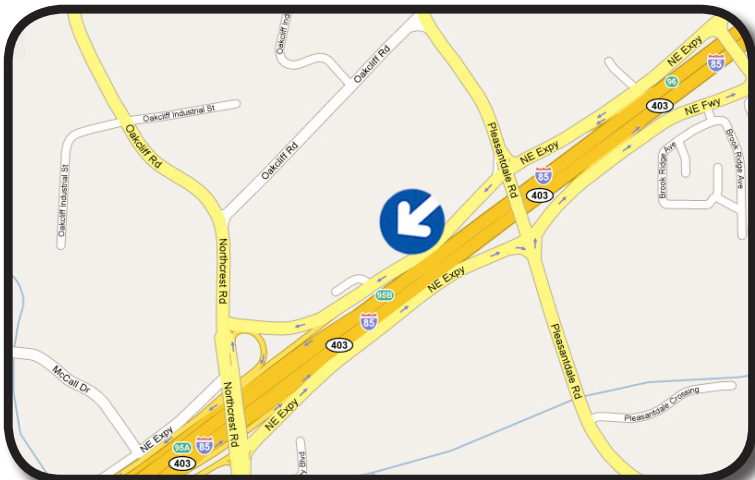

I-85 SOUTHBOUND OUTSIDE I-285

WESTSIDE OF I-85, 7/10 MILE NORTH OF I-285

This dynamic bulletin display provides exceptional advertising coverage heading South on I-85 from Gwinnett County towards I-285 and downtown Atlanta. All tourists, daily commuters and business travelers en route by Interstate towards downtown Atlanta and I-285 must pass the spectacular display. I-85 is one of the most heavily traveled Interstates in the Southeast, linking this display to motorists traveling between Georgia, Florida, South Carolina, Alabama and Tennessee. This sign reads to motorists traveling South on I-85 towards I-285 and downtown Atlanta.

LAT: 33°54'01.42"N LONG: 84°14'47.19"W

BULLETIN NUMBER:

7081N

- ➔ DEC: 180,097
- ➔ DISPLAY SIZE: 14' x 48'
- ➔ ILLUMINATION: 24/7
- ➔ RATE PER MO: CALL

FOR MORE INFORMATION CONTACT:

Action Outdoor Advertising