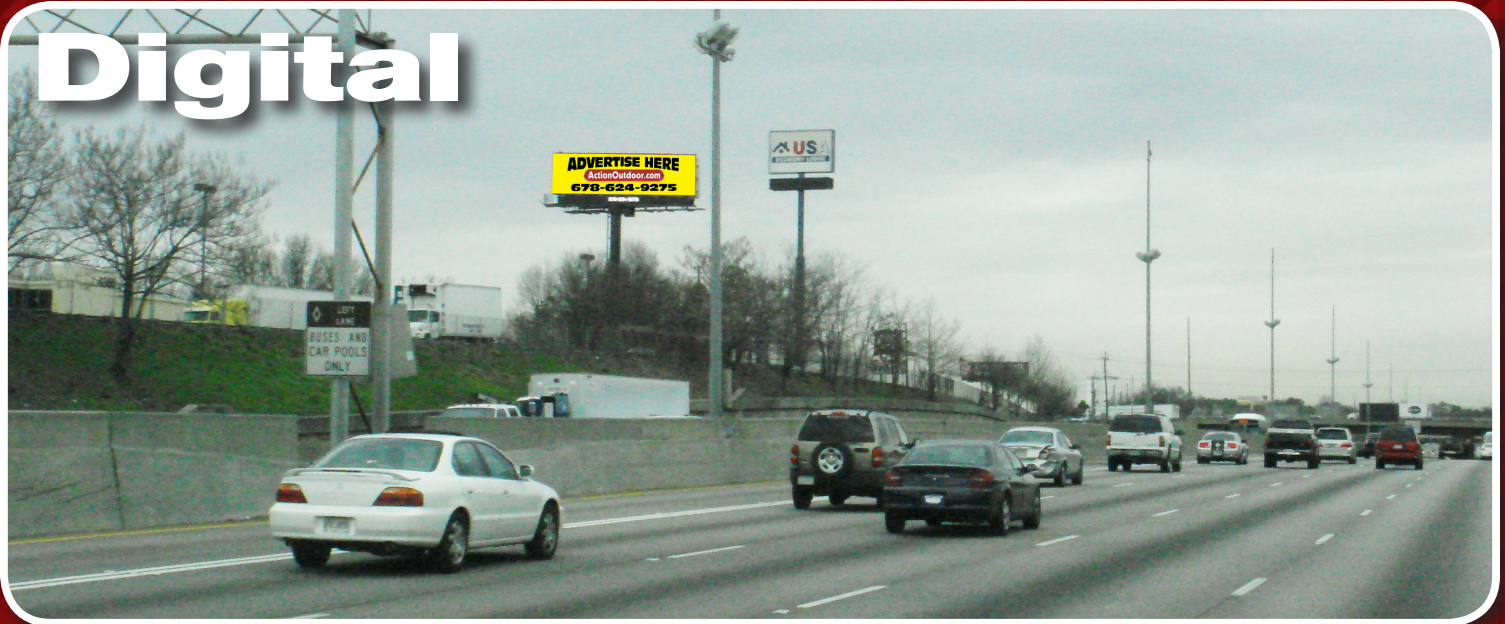

Digital

I-85 NORTHBOUND OUTSIDE I-285

WESTSIDE OF I-85, 7/10 MILE NORTH OF I-285

This dynamic bulletin display provides exceptional advertising coverage heading North on I-85 from downtown Atlanta and I-285 towards the South Carolina state line. All tourists, daily commuters and business travelers en route by interstate from downtown Atlanta and I-285 must pass the spectacular display. I-85 is one of the most heavily traveled Interstates in the Southeast, linking this display to motorists traveling between Georgia, Florida, Alabama and South Carolina. This sign reads to motorists traveling North on I-85 outside of I-285 towards Gwinnett County, Georgia, the Mall of Georgia, Tanger Outlet Mall, Discover Mills and numerous recreational venues located in East Georgia.

LAT: 33°54'01.42"N LONG: 84°14'47.19"W

BULLETIN NUMBER:

7081S

- ➔ DEC: 180,097
- ➔ DIGITAL DISPLAY SIZE: 14' x 48'
- ➔ NUMBER OF ROTATIONS: UP TO 6
- ➔ RATE PER MO: CALL

FOR MORE INFORMATION CONTACT:

Action Outdoor Advertising