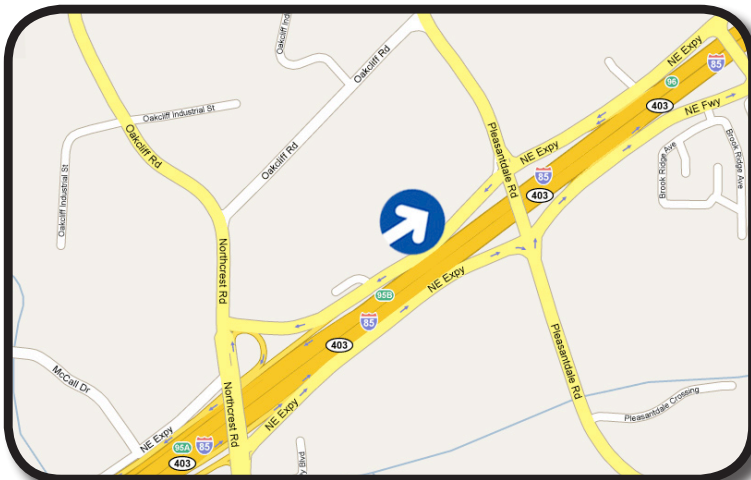

Digital

I-85 NORTHBOUND OUTSIDE I-285

WESTSIDE OF I-85, 7/10 MILE NORTH OF I-285

This dynamic bulletin display provides exceptional advertising coverage heading North on I-85 from downtown Atlanta and I-285 towards the South Carolina state line. All tourists, daily commuters and business travelers en route by interstate from downtown Atlanta and I-285 must pass the spectacular display. I-85 is one of the most heavily traveled Interstates in the Southeast, linking this display to motorists traveling between Georgia, Florida, Alabama and South Carolina. This sign reads to motorists traveling North on I-85 outside of I-285 towards Gwinnett County, Georgia, the Mall of Georgia, Tanger Outlet Mall, Discover Mills and numerous recreational venues located in East Georgia.

LAT: 33°54'01.42"N LONG: 84°14'47.19"W

BULLETIN NUMBER:

7081S

- ➔ DEC: 180,097
- ➔ DIGITAL DISPLAY SIZE: 14' x 48'
- ➔ NUMBER OF ROTATIONS: UP TO 6
- ➔ RATE PER MO: CALL

FOR MORE INFORMATION CONTACT:

Action Outdoor Advertising