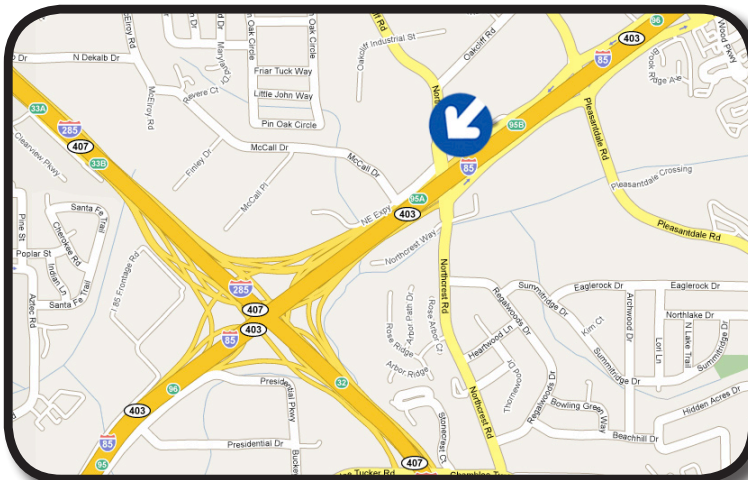

I-85 SOUTHBOUND OUTSIDE I-285

WESTSIDE OF I-85, 6/10 MILE NORTH OF I-285

This dynamic bulletin display provides exceptional advertising coverage heading South on I-85 from Gwinnett County towards I-285 and downtown Atlanta. All tourists, daily commuters and business travelers en route by Interstate towards downtown Atlanta and I-285 must pass the spectacular display. I-85 is one of the most heavily traveled Interstates in the Southeast, linking this display to motorists traveling between Georgia, Florida, South Carolina, Alabama and Tennessee. This sign reads to motorists traveling South on I-85 towards I-285 and downtown Atlanta.

LAT: 33°53'56.28"N LONG: 84°14'56.89"W

BULLETIN NUMBER:

7082N

- ➔ DEC: 180,097
- ➔ DISPLAY SIZE: 14' x 48'
- ➔ ILLUMINATION: 24/7
- ➔ RATE PER MO: CALL

FOR MORE INFORMATION CONTACT:

Action Outdoor Advertising