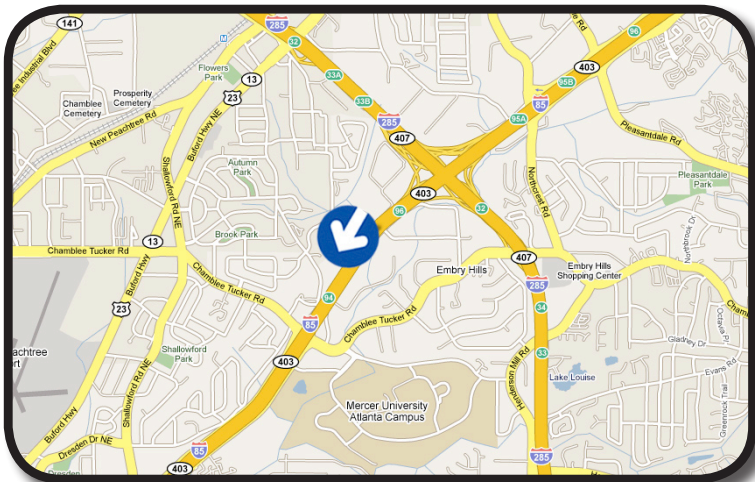

## I-85 SOUTHBOUND INSIDE I-285

WESTSIDE OF I-85, 1/10 MILE SOUTH OF I-285

This dynamic bulletin display provides exceptional advertising coverage heading South on I-85 from Gwinnett County and I-285 towards downtown Atlanta. All tourists, daily commuters and business travelers en route by Interstate towards downtown Atlanta must pass the spectacular display. I-85 is one of the most heavily traveled Interstates in the Southeast, linking this display to motorists traveling between Georgia, Florida, South Carolina, Alabama and Tennessee. This sign reads to motorists traveling South on I-85 towards downtown Atlanta.

LAT: 33°53'11.77"N LONG: 84°16'02.96"W

BULLETIN NUMBER: