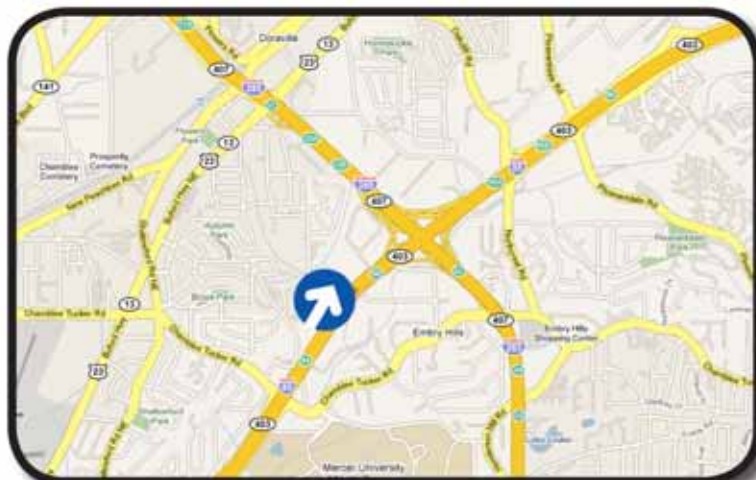

Digital

I-85 NORTHBOUND INSIDE I-285

WESTSIDE OF I-85, 1/10 MILE SOUTH OF I-285

This dynamic bulletin display provides exceptional advertising coverage heading North on I-85 from downtown Atlanta towards the South Carolina state line. All tourists, daily commuters and business travelers en route by interstate from downtown Atlanta must pass the spectacular display. I-85 is one of the most heavily traveled Interstates in the Southeast, linking this display to motorists traveling between Georgia, Florida and South Carolina. This sign reads to motorists traveling North on I-85 inside of I-285 towards Gwinnett County, Georgia, the Mall of Georgia, Tanger Outlet Mall, Discover Mills and numerous recreational venues located in East Georgia.

LAT: 33°53'11.77"N LONG: 84°16'02.96"W

BULLETIN NUMBER:

7085S

- ➔ DEC: 150,709
- ➔ DIGITAL DISPLAY SIZE: 14' x 48'
- ➔ NUMBER OF ROTATIONS: UP TO 6
- ➔ RATE PER MO: CALL

FOR MORE INFORMATION CONTACT:

Action Outdoor Advertising