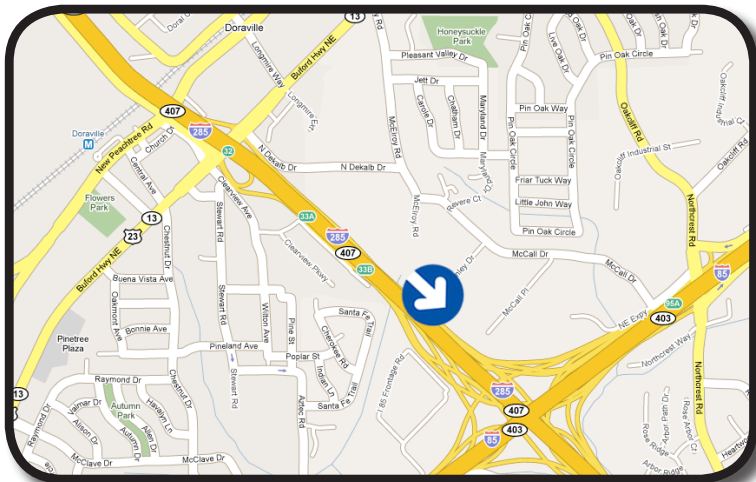

Digital

I-285 EASTBOUND BETWEEN GA 400 & I-85

NORTHSIDE OF I-285, 4/10 MILE WEST OF I-85

This dynamic bulletin display provides exceptional and exclusive advertising coverage heading East on I-285 towards the I-85 intersection. This coveted display is located on the prestigious top end of the perimeter highway, I-285, on an outside bend of the expressway and enjoys incredible visibility. Tourist, conventioners, business travelers and commuters pass this spectacular bulletin display on a daily basis. I-285 is the hub for the Southeast and is one of the most heavily traveled Interstates in the Southeast, linking this display to motorists traveling between, Georgia, Florida, South Carolina, Tennessee and Alabama. This sign reads to motorists traveling East on I-285 towards I-85.

LAT: 33°53'47.67"N LONG: 84°15'51.67"W

BULLETIN NUMBER:

7088W

- ➔ DEC: 179,635
- ➔ DIGITAL DISPLAY SIZE: 14' x 48'
- ➔ NUMBER OF ROTATIONS: UP TO 6
- ➔ RATE PER MO: CALL

FOR MORE INFORMATION CONTACT:

Action Outdoor Advertising