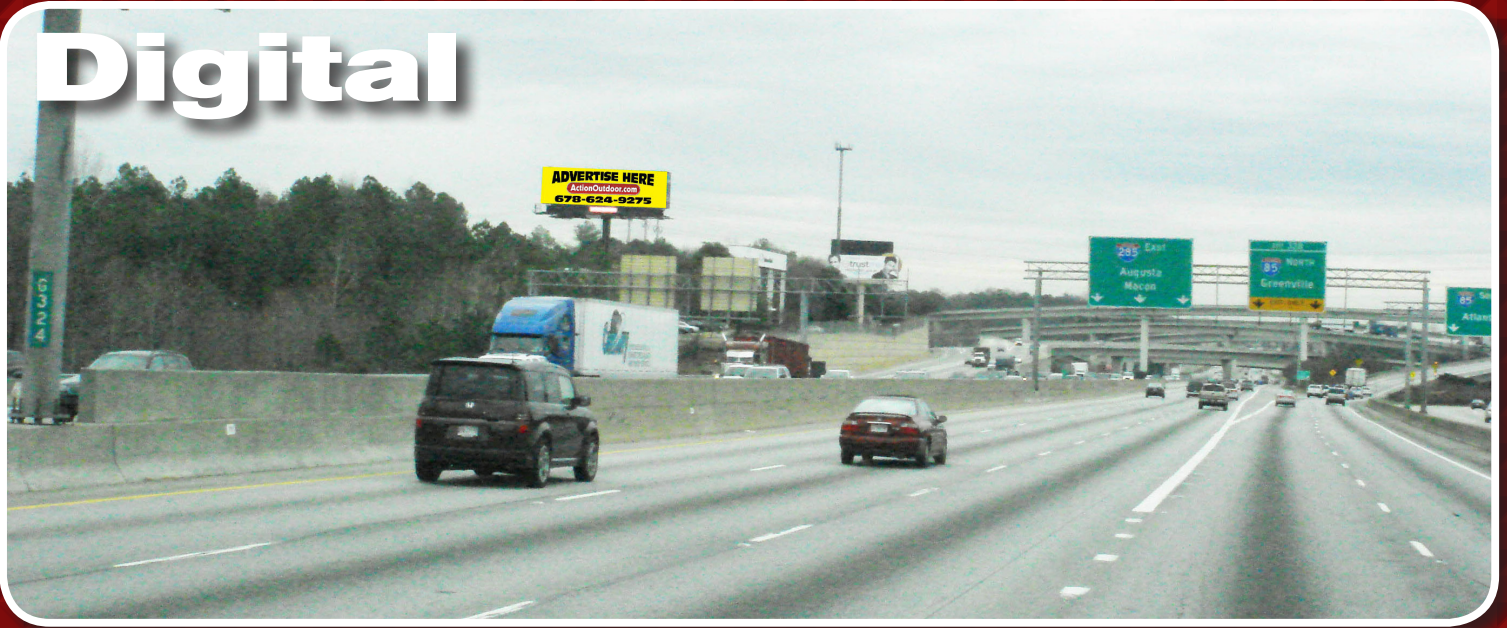

Digital

I-285 EASTBOUND BETWEEN GA 400 & I-85

NORTHSIDE OF I-285, 4/10 MILE WEST OF I-85

This dynamic bulletin display provides exceptional and exclusive advertising coverage heading East on I-285 towards the I-85 intersection. This coveted display is located on the prestigious top end of the perimeter highway, I-285, on an outside bend of the expressway and enjoys incredible visibility. Tourist, conventioners, business travelers and commuters pass this spectacular bulletin display on a daily basis. I-285 is the hub for the Southeast and is one of the most heavily traveled Interstates in the Southeast, linking this display to motorists traveling between, Georgia, Florida, South Carolina, Tennessee and Alabama. This sign reads to motorists traveling East on I-285 towards I-85.

LAT: 33°53'47.67"N LONG: 84°15'51.67"W

BULLETIN NUMBER:

7088W

- ➔ DEC: 179,635
- ➔ DIGITAL DISPLAY SIZE: 14' x 48'
- ➔ NUMBER OF ROTATIONS: UP TO 6
- ➔ RATE PER MO: CALL

FOR MORE INFORMATION CONTACT:

Action Outdoor Advertising