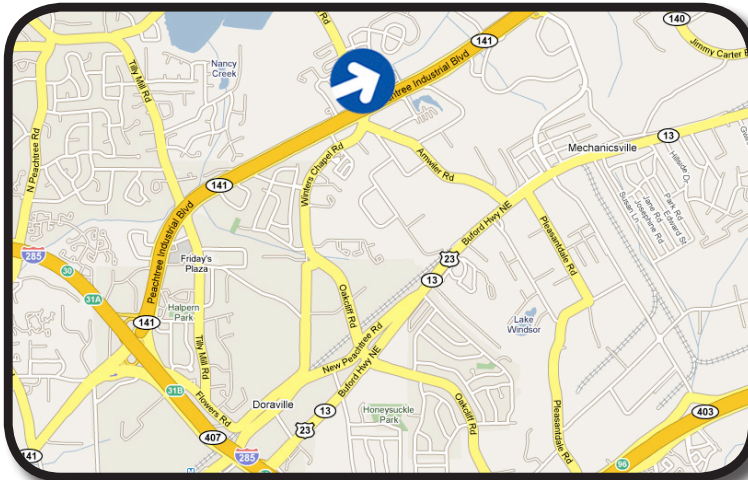

Tri-Vision

PEACHTREE INDUSTRIAL BLVD. - NORTHBOUND

WESTSIDE OF PEACHTREE INDUSTRIAL BLVD, 400 FEET SOUTH OF WINTERS CHAPEL ROAD

This dynamic bulletin display provides exceptional coverage traveling North on Peachtree Industrial Boulevard from I-285 towards Gwinnett County, Georgia. All tourists, conventioners, business travelers and daily commuters en route North from I-285 must pass this spectacular bulletin display. Peachtree Industrial Boulevard is one of the most heavily traveled roads in the Atlanta market linking this display to the cities of Dunwoody, Doraville, Duluth and Norcross and the Gwinnett and North Dekalb County suburbs of Atlanta. This sign reads to motorists traveling North on Peachtree Industrial Boulevard towards Gwinnett County, Georgia.

LAT: 33°55'51.14"N LONG: 84°15'58.00"W

BULLETIN NUMBER:

7091S

- ➔ DEC: 102,024
- ➔ TRI-VISION DISPLAY SIZE: 14' x 48'
- ➔ NUMBER OF ROTATIONS: UP TO 3
- ➔ ILLUMINATION: 24/7
- ➔ RATE PER MO: CALL

FOR MORE INFORMATION CONTACT: