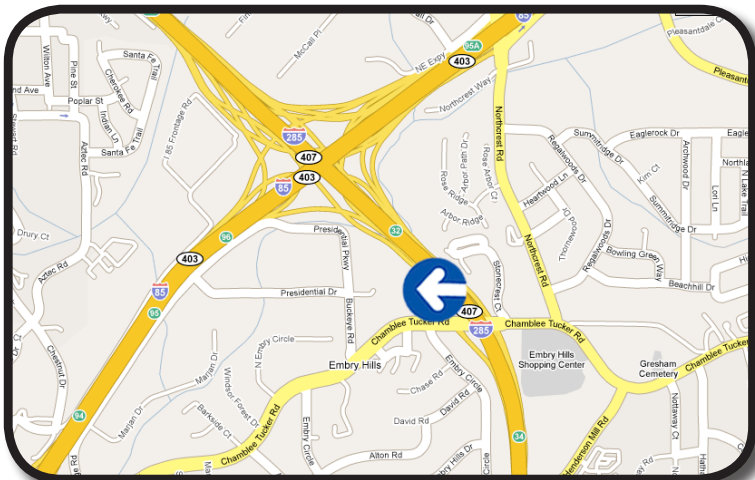

CHAMBLEE TUCKER ROAD - WESTBOUND

WESTSIDE OF CHAMBLEE TUCKER ROAD, 400 FEET SOUTH OF I-285

This dynamic bulletin display provides exceptional coverage for traffic heading West on Chamblee Tucker Road towards I-85 and the Cities of Doraville and Chamblee. Commuters, shoppers and business travelers pass this spectacular bulletin display on a daily basis. This sign reads to motorists traveling West on Chamblee Tucker Road.

BULLETIN NUMBER:

7093E

LAT: 33°53'09.08"N LONG: 84°15'15.00"W

- ➔ DEC: 13,979
- ➔ DISPLAY SIZE: 10'6" x 36"
- ➔ ILLUMINATION: 24/7
- ➔ RATE PER MO: CALL

FOR MORE INFORMATION CONTACT:

Action Outdoor Advertising