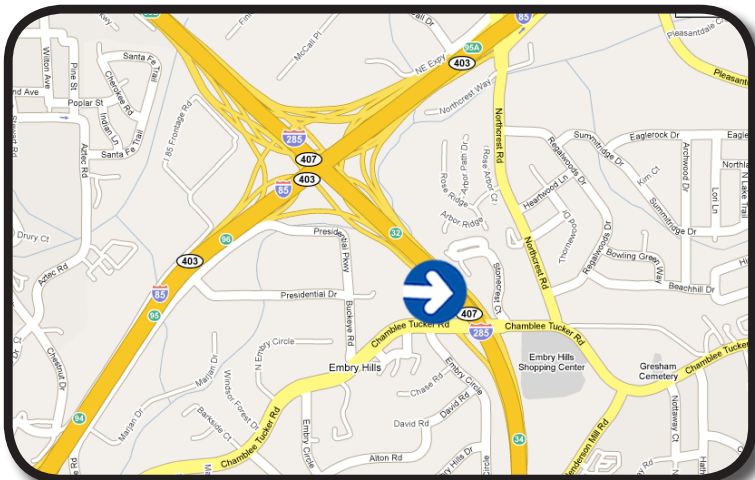

### CHAMBLEE TUCKER ROAD - EASTBOUND

WESTSIDE OF CHAMBLEE TUCKER ROAD, 400 FEET SOUTH OF I-285

This dynamic bulletin display provides exceptional coverage for traffic heading East on Chamblee Tucker Road towards I-285, Embry Hills Shopping Center and the City of Tucker. Commuters, shoppers and business travelers pass this head-on spectacular bulletin display on a daily basis. This sign reads to motorists traveling Eastbound on Chamblee Tucker Road.

LAT: 33°53'09.08"N LONG: 84°15'15.00"W