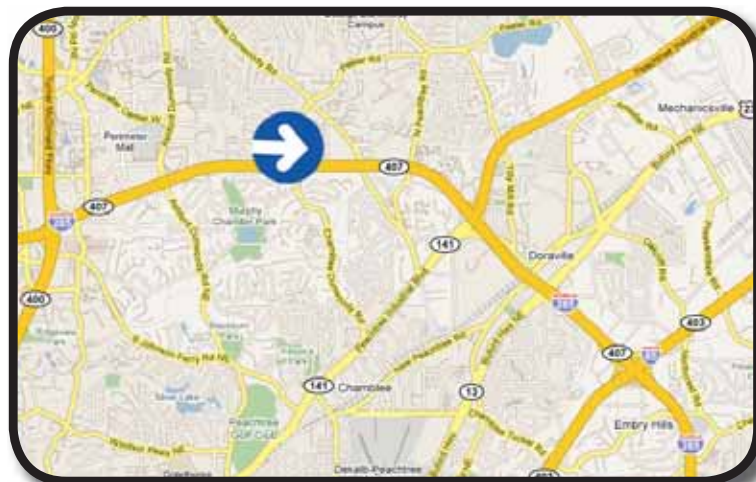

Tri-Vision

I-285 EASTBOUND BETWEEN GA 400 & I-85

NORTHSIDE OF I-285, 1/10 MILE WEST OF CHAMBLEE DUNWOODY ROAD

This dynamic bulletin display provides exceptional and exclusive advertising coverage heading East on I-285 towards the I-85 intersection. This coveted display is located on the prestigious top end of the perimeter highway, I-285, on an outside bend of the expressway and enjoys incredible visibility. Tourists, conventioners, business travelers and commuters pass this spectacular bulletin display on a daily basis. I-285 is the hub for the Southeast and is one of the most heavily traveled Interstates in the Southeast, linking this display to motorists traveling between, Georgia, Florida, South Carolina, Tennessee and Alabama. This sign reads to motorists traveling East on I-285 towards I-85.

LAT: 33°55'15.32"N LONG: 84°18'59.95"W

BULLETIN NUMBER:

7094W

- ➔ DEC: 171,776
- ➔ DISPLAY SIZE: 14' x 48'
- ➔ NUMBER OF ROTATIONS: UP TO 3
- ➔ ILLUMINATION: 24/7
- ➔ RATE PER MO: CALL

FOR MORE INFORMATION CONTACT: