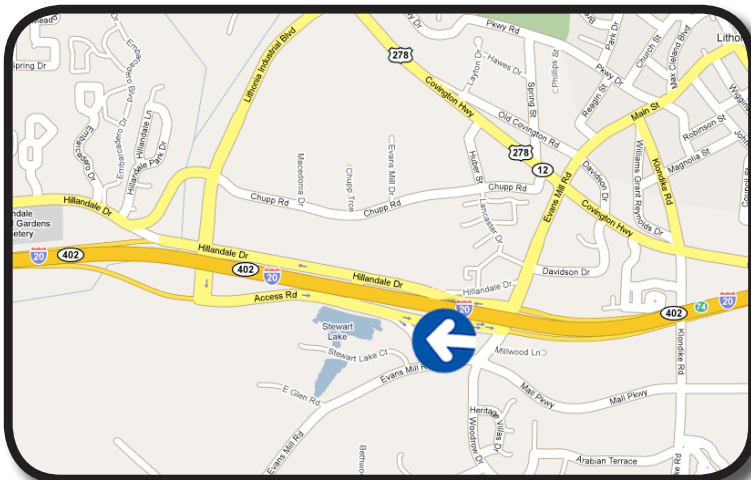

## I-20 WESTBOUND BETWEEN I-285 & STONECREST MALL SOUTHSIDE OF I-20, 2/10 MILE WEST OF EVANS MILL ROAD

This dynamic bulletin display provides exceptional coverage traveling West on I-20 towards I-285 and downtown Atlanta. Tourists, conventioners, business travelers and commuters pass this spectacular bulletin display on a daily basis. I-20 is one of the most heavily traveled interstates linking this display to motorists traveling between Atlanta, Lithonia, Conyers and Augusta, Georgia. This sign reads to motorists traveling West on I-20 towards I-285 and downtown Atlanta.

LAT: 33°42'05.19"N LONG: 84°07'11.90"W

BULLETIN NUMBER: