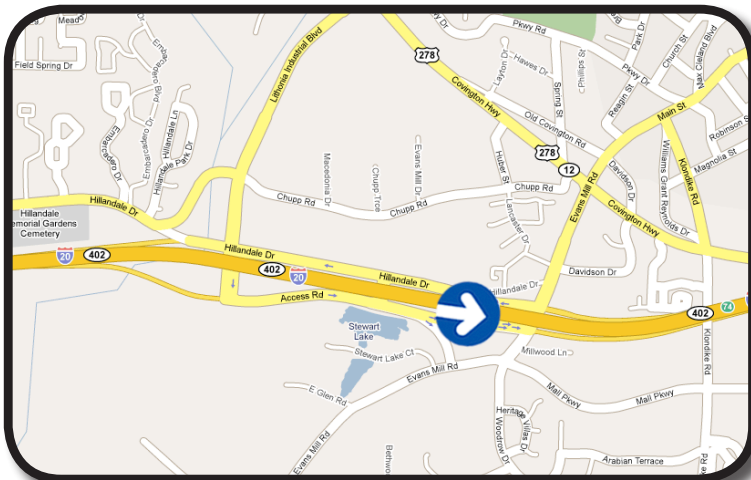

Tri-Vision

I-20 EASTBOUND BETWEEN I-285 & STONECREST MALL SOUTHSIDE OF I-20, 2/10 MILE WEST OF EVANS MILL ROAD

This dynamic bulletin display provides exceptional coverage traveling East on I-20 towards Lithonia, Conyers and Covington. Tourists, conventioners, business travelers and daily commuters must pass this spectacular bulletin display on a daily basis. I-20 is one of the most heavily traveled Interstates linking this display to motorists traveling between Atlanta, Lithonia, Conyers and Augusta, Georgia. This sign reads to motorists traveling East on I-20 towards Lithonia, Conyers, Covington, Augusta and South Carolina.

LAT: 33°42'05.19"N LONG: 84°07'11.90"W

BULLETIN NUMBER:

7099W

- ➔ DEC: 92,915
- ➔ DISPLAY SIZE: 14' x 48'
- ➔ NUMBER OF ROTATIONS: UP TO 3
- ➔ ILLUMINATION: 24/7
- ➔ RATE PER MO: CALL

FOR MORE INFORMATION CONTACT: